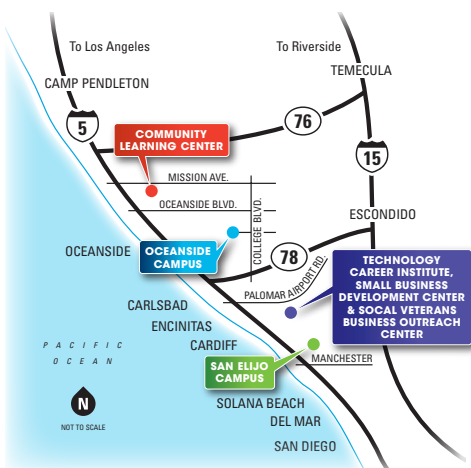

Legend

- Parking Lot
- Parking Permit
- Vending Machine
- Disabled Parking
- Motorcycle Parking
- Bike Rack
- Bus Stop
- Restrooms
- Inclusive Restroom
- ATM
- AED Location (Automated External Defibrillator)
- Emergency Call Box

MiraCosta College Locations

Directory

Bldg. #		Bldg. #		Bldg. #	
Admissions & Records.....	3300	Drivers Education.....	T510	Printing Services.....	3400
Art.....	2100, 2200, 2300	English Language Institute.....	T510, T520	Proctoring Center.....	3300
Art Gallery.....	3400	Enrollment Information.....	3300	Purchasing.....	T600
Associate Faculty Office.....	4066	EOPS.....	3000	School Relations/Diversity Outreach.....	3400
Associated Students.....	3400	Facilities Department.....	4200	Service Learning.....	3300
Athletics.....	5200	Financial Aid/Scholarships.....	3000	Shipping/Receiving.....	6100
Automotive Technology.....	4000	Gymnasium.....	5000	Student Accounts/Cashier.....	3200
Biotechnology.....	4050	Health Services.....	3300	Student Center.....	3400
Bookstore.....	3400	Horticulture.....	7000	Student Life & Leadership.....	3400
Business Services.....	1000	Human Resources.....	1000	Testing Office.....	3300
Cafeteria.....	3400	Institutional Advancement.....	1000	Theatre.....	2000
CalWORKs.....	3000	Institutional Research.....	1000	Theatre Studio.....	2700
Career Center.....	4700	Instructional Services.....	1000	Little Theatre.....	3601
Child Development Center.....	8000	International Students.....	3400	Transfer Center.....	3700
College Police.....	1100	Library & Information Hub.....	1200	Tutoring.....	1200
Computer/Business Department.....	4800	Lost & Found.....	1100	Veterans Services.....	T100
Concert Hall.....	2400	Math Learning Center.....	1200	Wellness Center.....	4100
Counseling.....	3700	Music.....	2200, 2300	Writing Center.....	1200
Dance Studio.....	2700	Nursing/Allied Health.....	T420, 4400		
Development & Foundation.....	1000	Parking Permits.....	1100		
Disabled Students Services.....	3000	President, Office of the.....	1000		